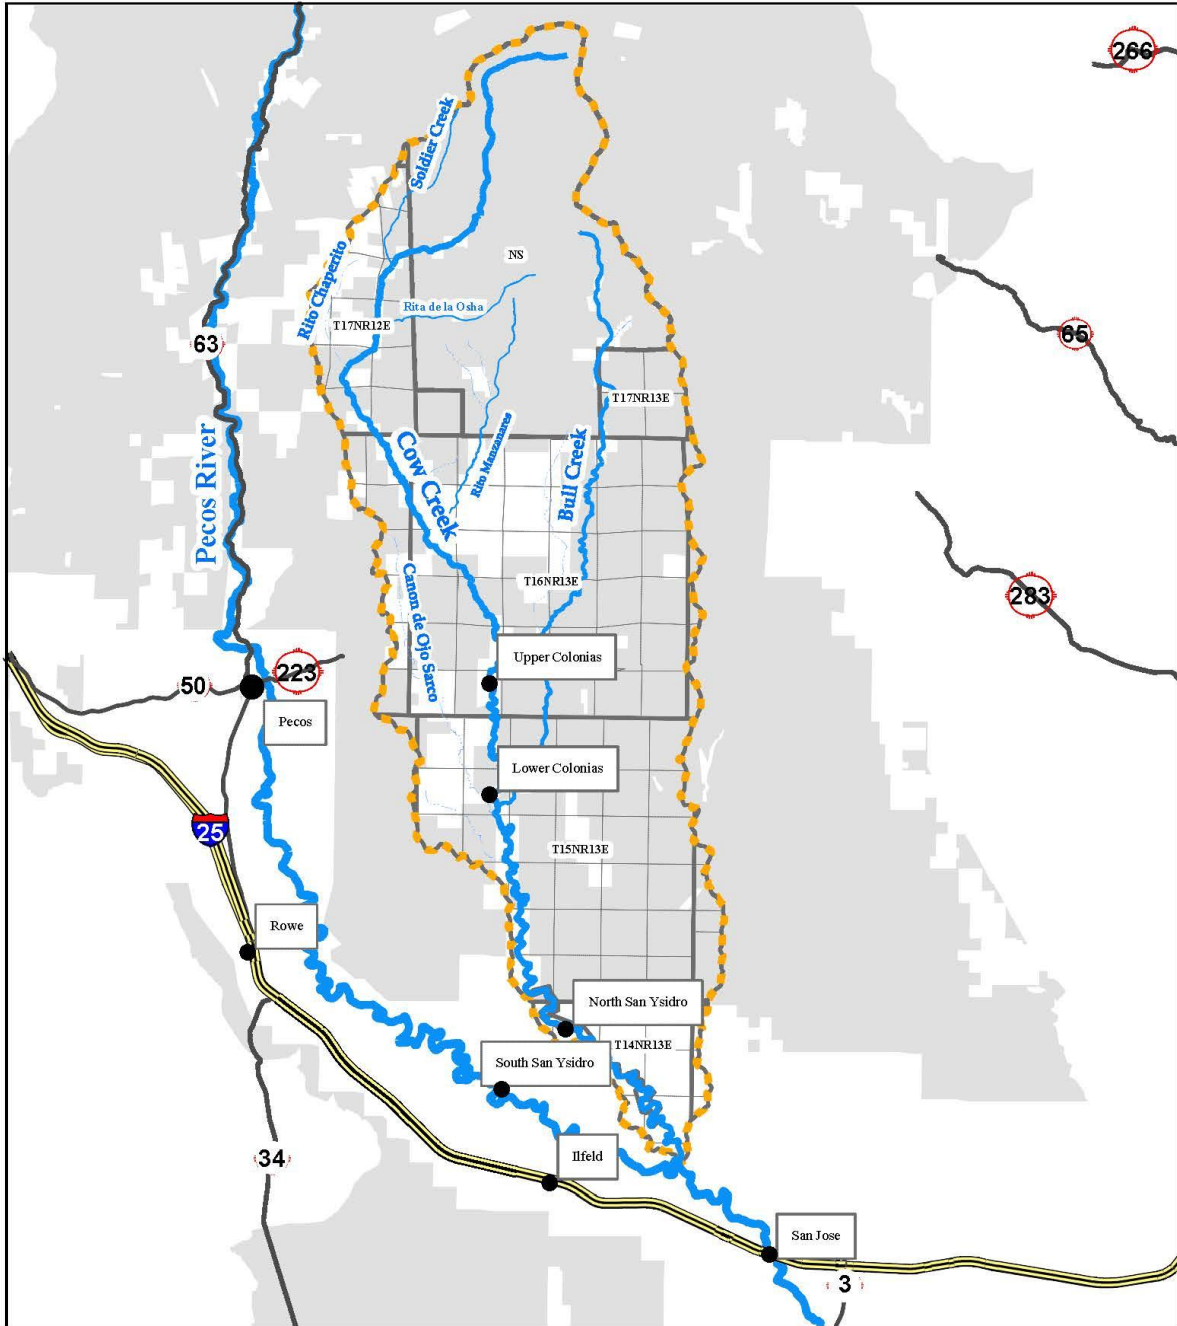

COW CREEK WATERSHED

Legend

-  Watershed
-  River or Stream
-  Interstate
-  State Road
-  Santa Fe National Forest
-  Community
-  Town or Village